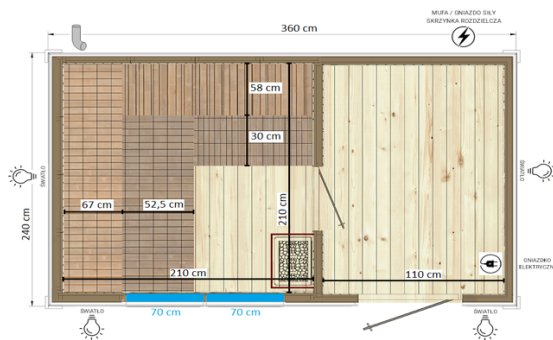

## Technical details:

- external dimension: 240 cm x 360 cm, height 260 cm
- sauna for: 5-6 people
- panelling, floor, facade: Scandinavian spruce A
- benches, backrests, stove cover: abachi
- number of windows: 2 (width 70 cm each / tempered glass)
- very good insulation of walls, floor, ceiling - wall cross-section: 15 cm, floor cross-section: 23 cm
- single-pitched roof covered with corrugated trapezoidal sheet metal, flashing of the roof crown
- electric stove: Narvi NM900 9kW (mechanical control)
- internal doors: glass, tempered glass, graphite (clearance 60)
- external door: glass, tempered glass, graphite, lockable (clearance 80)
- electrical installation and lighting points
- fuse box
- Bryza gutter system at the back of the building